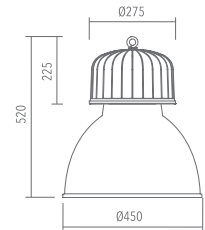

Habana IP65

LC4 00642 2

Rotosymmetric
 Ø 450mm IP65

Technical description

Body made in die cast aluminium with UNI 5076 alloy. Optional tempered glass, sodic/calcic type, 5mm thick, heat-proof and crash-proof. Reflector in pure aluminium, thickness 12/10, turned anodized and polished.

Installation

Industrial indoor

Size (mm)

450 x 450 x 520

Colour

Grey 2

Code	Source	Power	Current	Connection	Lamp
LC4 00642 2	Metal halide vapour	250 W	3 A	E 40	ME HPI PLUS BU

Accessories

Griglia di protezione
Wire guard

Codice / code	Codice / code
L90 00000 0 Ø 390	L90 00300 0 Ø 500
L90 00100 0 Ø 450	L90 00400 0 Ø 580
L90 00200 0 Ø 480	L90 00500 0 Ø 680

E27 HEG max 250 W con commutatore*
E27 HEG max 250W with converter