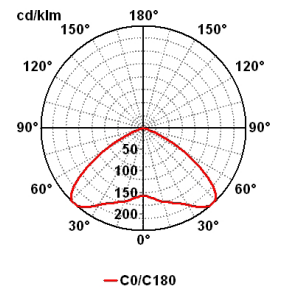

Habana IP65

LC4 00642 2

Rotosymmetric
 Ø 450mm IP65

Technical description

Body made in die cast aluminium with UNI 5076 alloy. Optional tempered glass, sodic/calcic type, 5mm thick, heat-proof and crash-proof. Reflector in pure aluminium, thickness 12/10, turned anodized and polished.

Installation

Industrial indoor

Size (mm)

450 x 450 x 520

Colour

Grey 2

Code	Source	Power	Current	Connection	Lamp
LC4 00642 2	Metal halide vapour	250 W	3 A	E 40	ME HPI PLUS BU

Accessories

Griglia di protezione
Wire guard

Codice / code	Codice / code
L90 00000 0 Ø 390	L90 00300 0 Ø 500
L90 00100 0 Ø 450	L90 00400 0 Ø 580
L90 00200 0 Ø 480	L90 00500 0 Ø 680

E27 HEG max 250 W con commutatore*
E27 HEG max 250W with converter